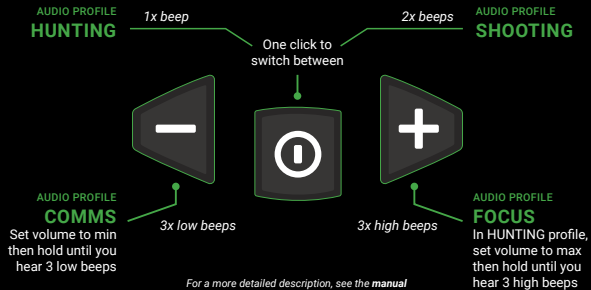

Quick Guide

Sordin Supreme Pro-X, Pro-X LED

SORDIN

Sordin **HEAR²**
HIGH END AUDIO REPRODUCTION

Basic settings

* Sordin Supreme Pro-X LED models only

Switch between audio profiles

For a more detailed description, see the **manual**

HUNTING

Hunting is the main audio profile for general purposes. The sound image is optimized for a normal hunting day, balancing clear ambient sound such as speech with comfortable low-noise audio.

SHOOTING

Shooting is a comfort profile with lower gain and a narrower audible frequency spectrum. Perfect when normal situational awareness is sufficient, e.g. in shooting training at the range.

FOCUS

Focus is your full-alert profile. It features high amplification and a wider frequency spectrum for highest situational awareness. Use this audio profile e.g. in the hunting tower to shapen your senses before your shot.