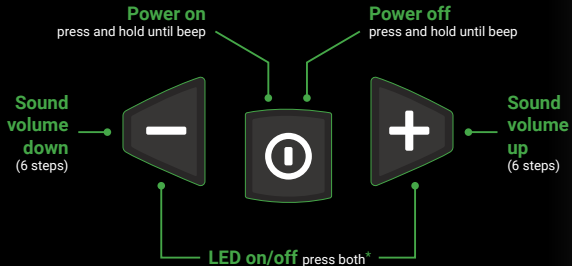

Quick Guide

Sordin Supreme Pro-X, Pro-X LED

SORDIN

Sordin **HEAR²**
HIGH END AUDIO REPRODUCTION

Basic settings

* Sordin Supreme Pro-X LED models only

Switch between audio profiles

For a more detailed description, see the **manual**

HUNTING

Hunting is the main audio profile for general purposes. The sound image is optimized for a normal hunting day, balancing clear ambient sound such as speech with comfortable low-noise audio.

SHOOTING

Shooting is a comfort profile with lower gain and a narrower audible frequency spectrum. Perfect when normal situational awareness is sufficient, e.g. in shooting training at the range.

FOCUS

Focus is your full-alert profile. It features high amplification and a wider frequency spectrum for highest situational awareness. Use this audio profile e.g. in the hunting tower to shapen your senses before your shot.